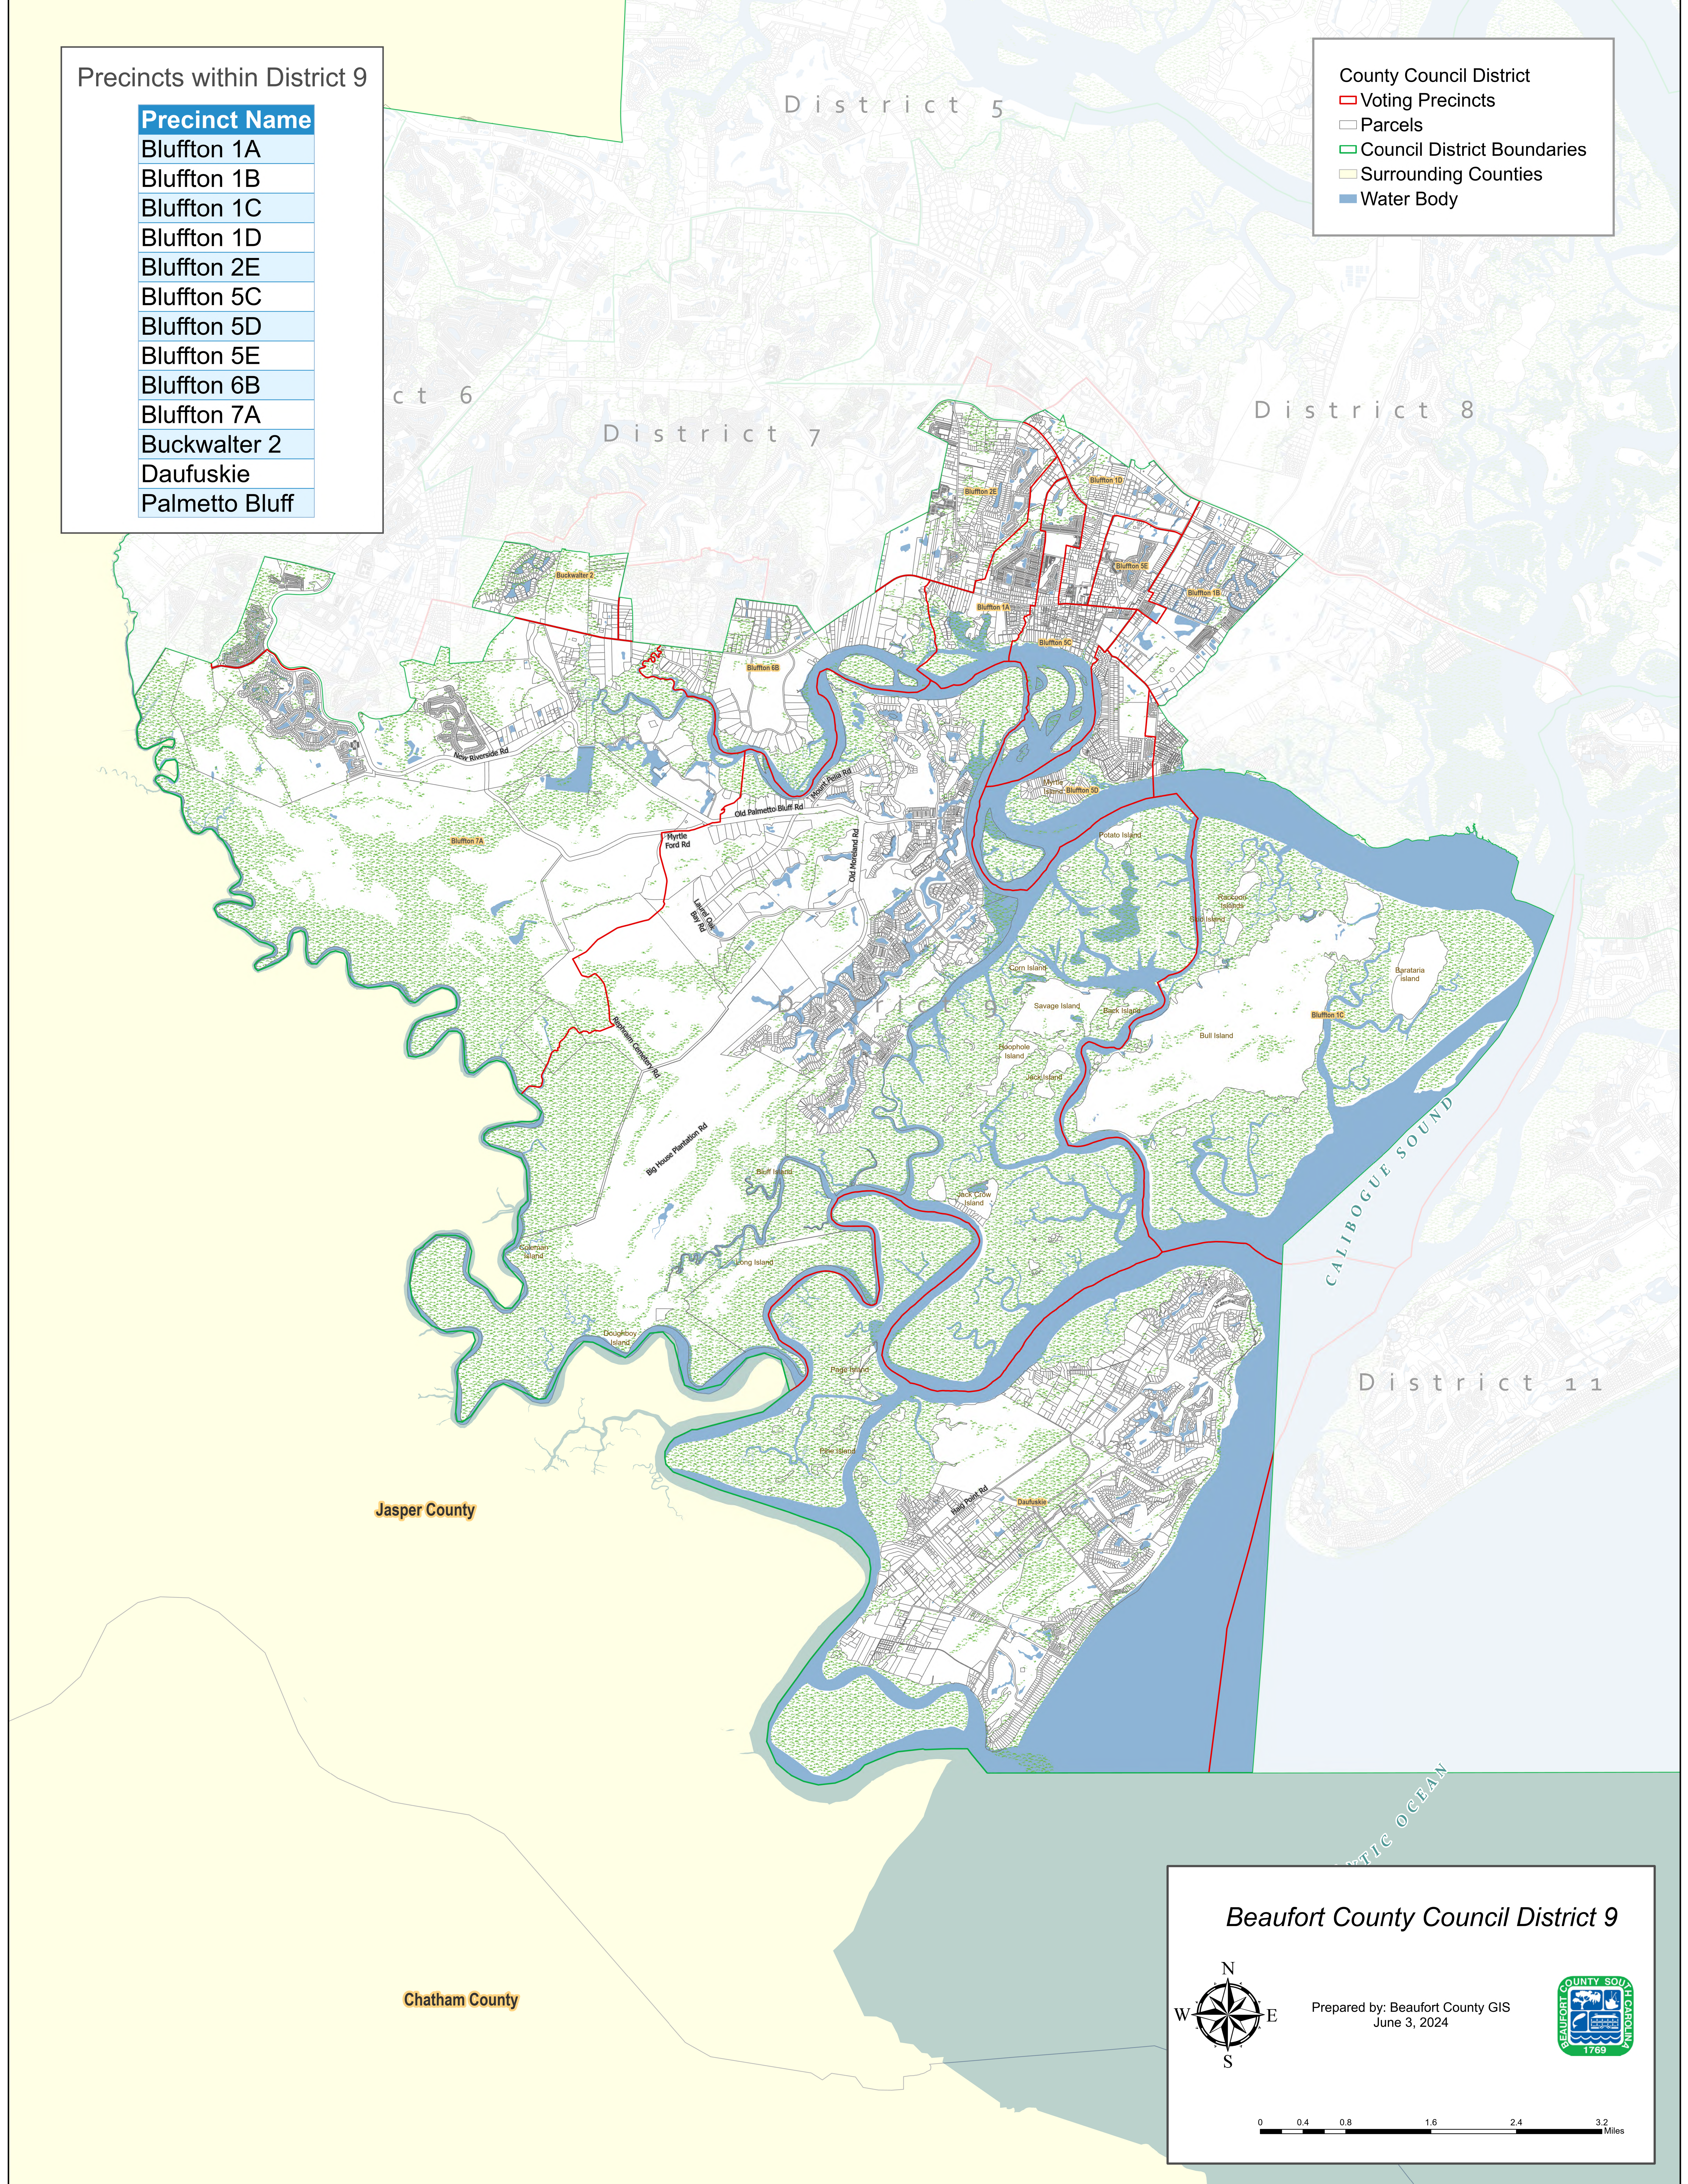

Precincts within District 9

Precinct Name

- Bluffton 1A
- Bluffton 1B
- Bluffton 1C
- Bluffton 1D
- Bluffton 2E
- Bluffton 5C
- Bluffton 5D
- Bluffton 5E
- Bluffton 6B
- Bluffton 7A
- Buckwalter 2
- Daufuskie
- Palmetto Bluff

County Council District

- ▬ Voting Precincts
- Parcels
- Council District Boundaries
- Surrounding Counties
- Water Body

Beaufort County Council District 9

Prepared by: Beaufort County GIS
June 3, 2024