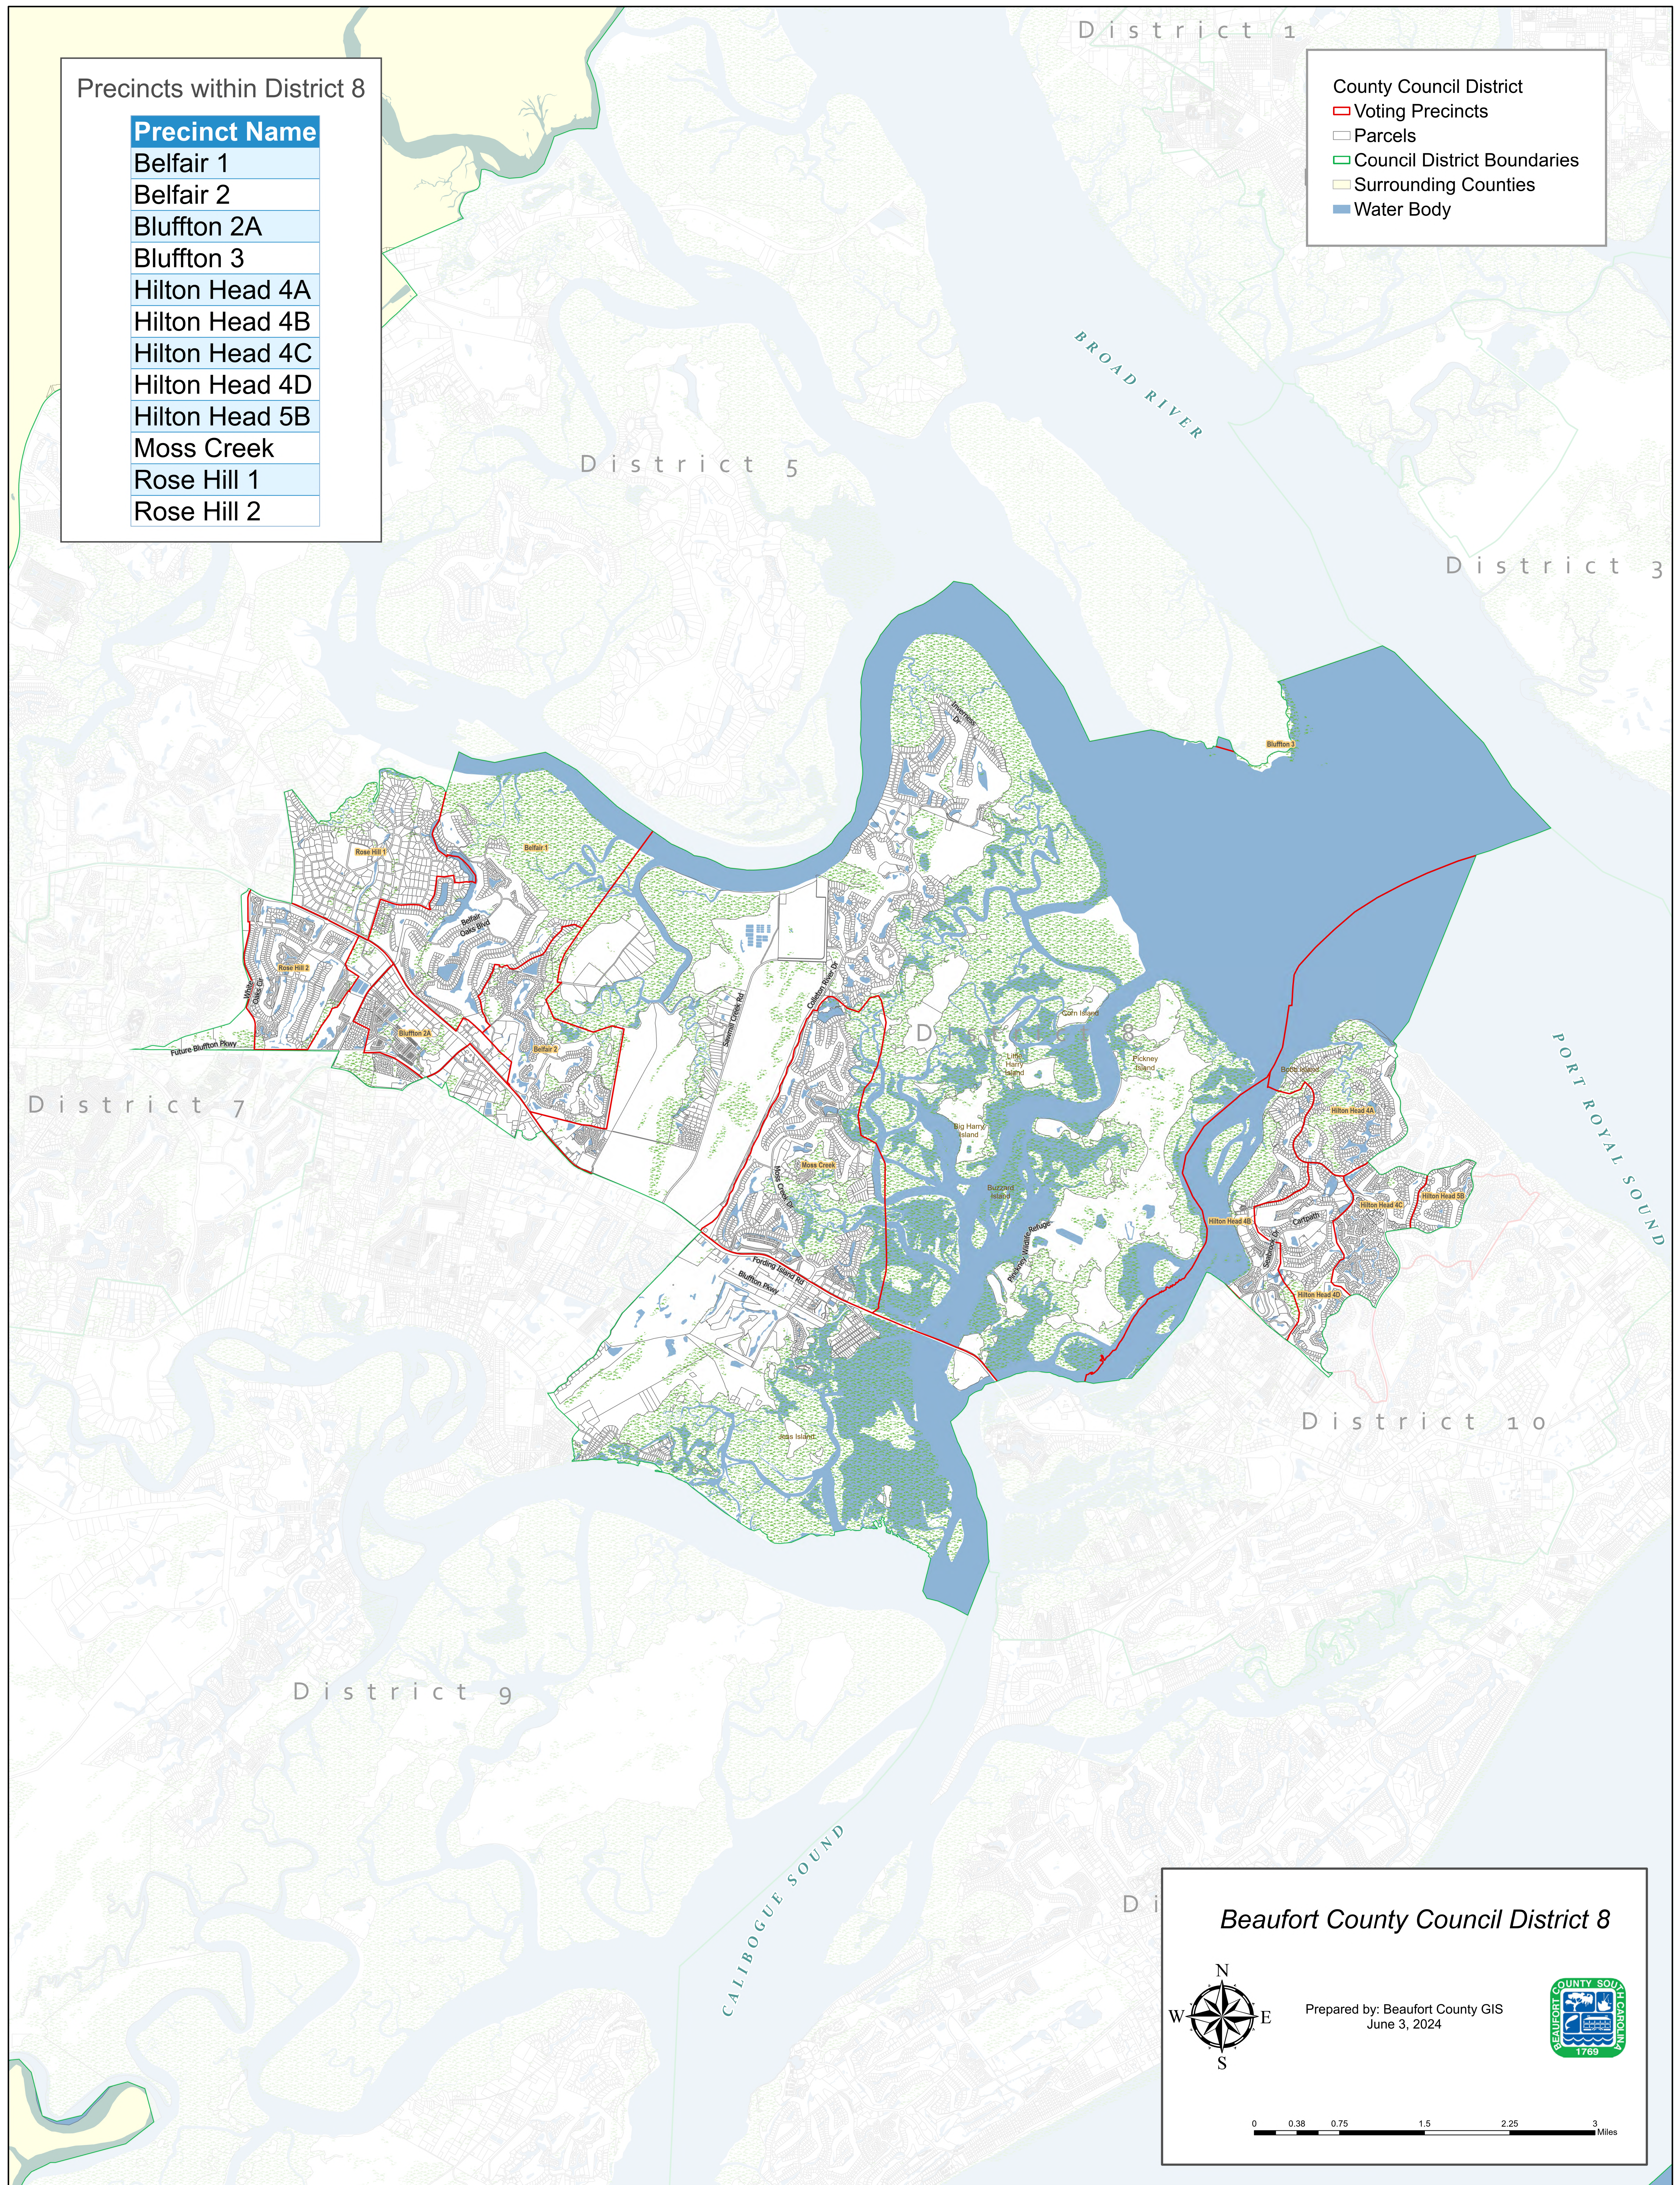

Precincts within District 8

Precinct Name

- Belfair 1
- Belfair 2
- Bluffton 2A
- Bluffton 3
- Hilton Head 4A
- Hilton Head 4B
- Hilton Head 4C
- Hilton Head 4D
- Hilton Head 5B
- Moss Creek
- Rose Hill 1
- Rose Hill 2

County Council District

- ▬ Voting Precincts
- Parcels
- Council District Boundaries
- Surrounding Counties
- Water Body

Beaufort County Council District 8

Prepared by: Beaufort County GIS
June 3, 2024