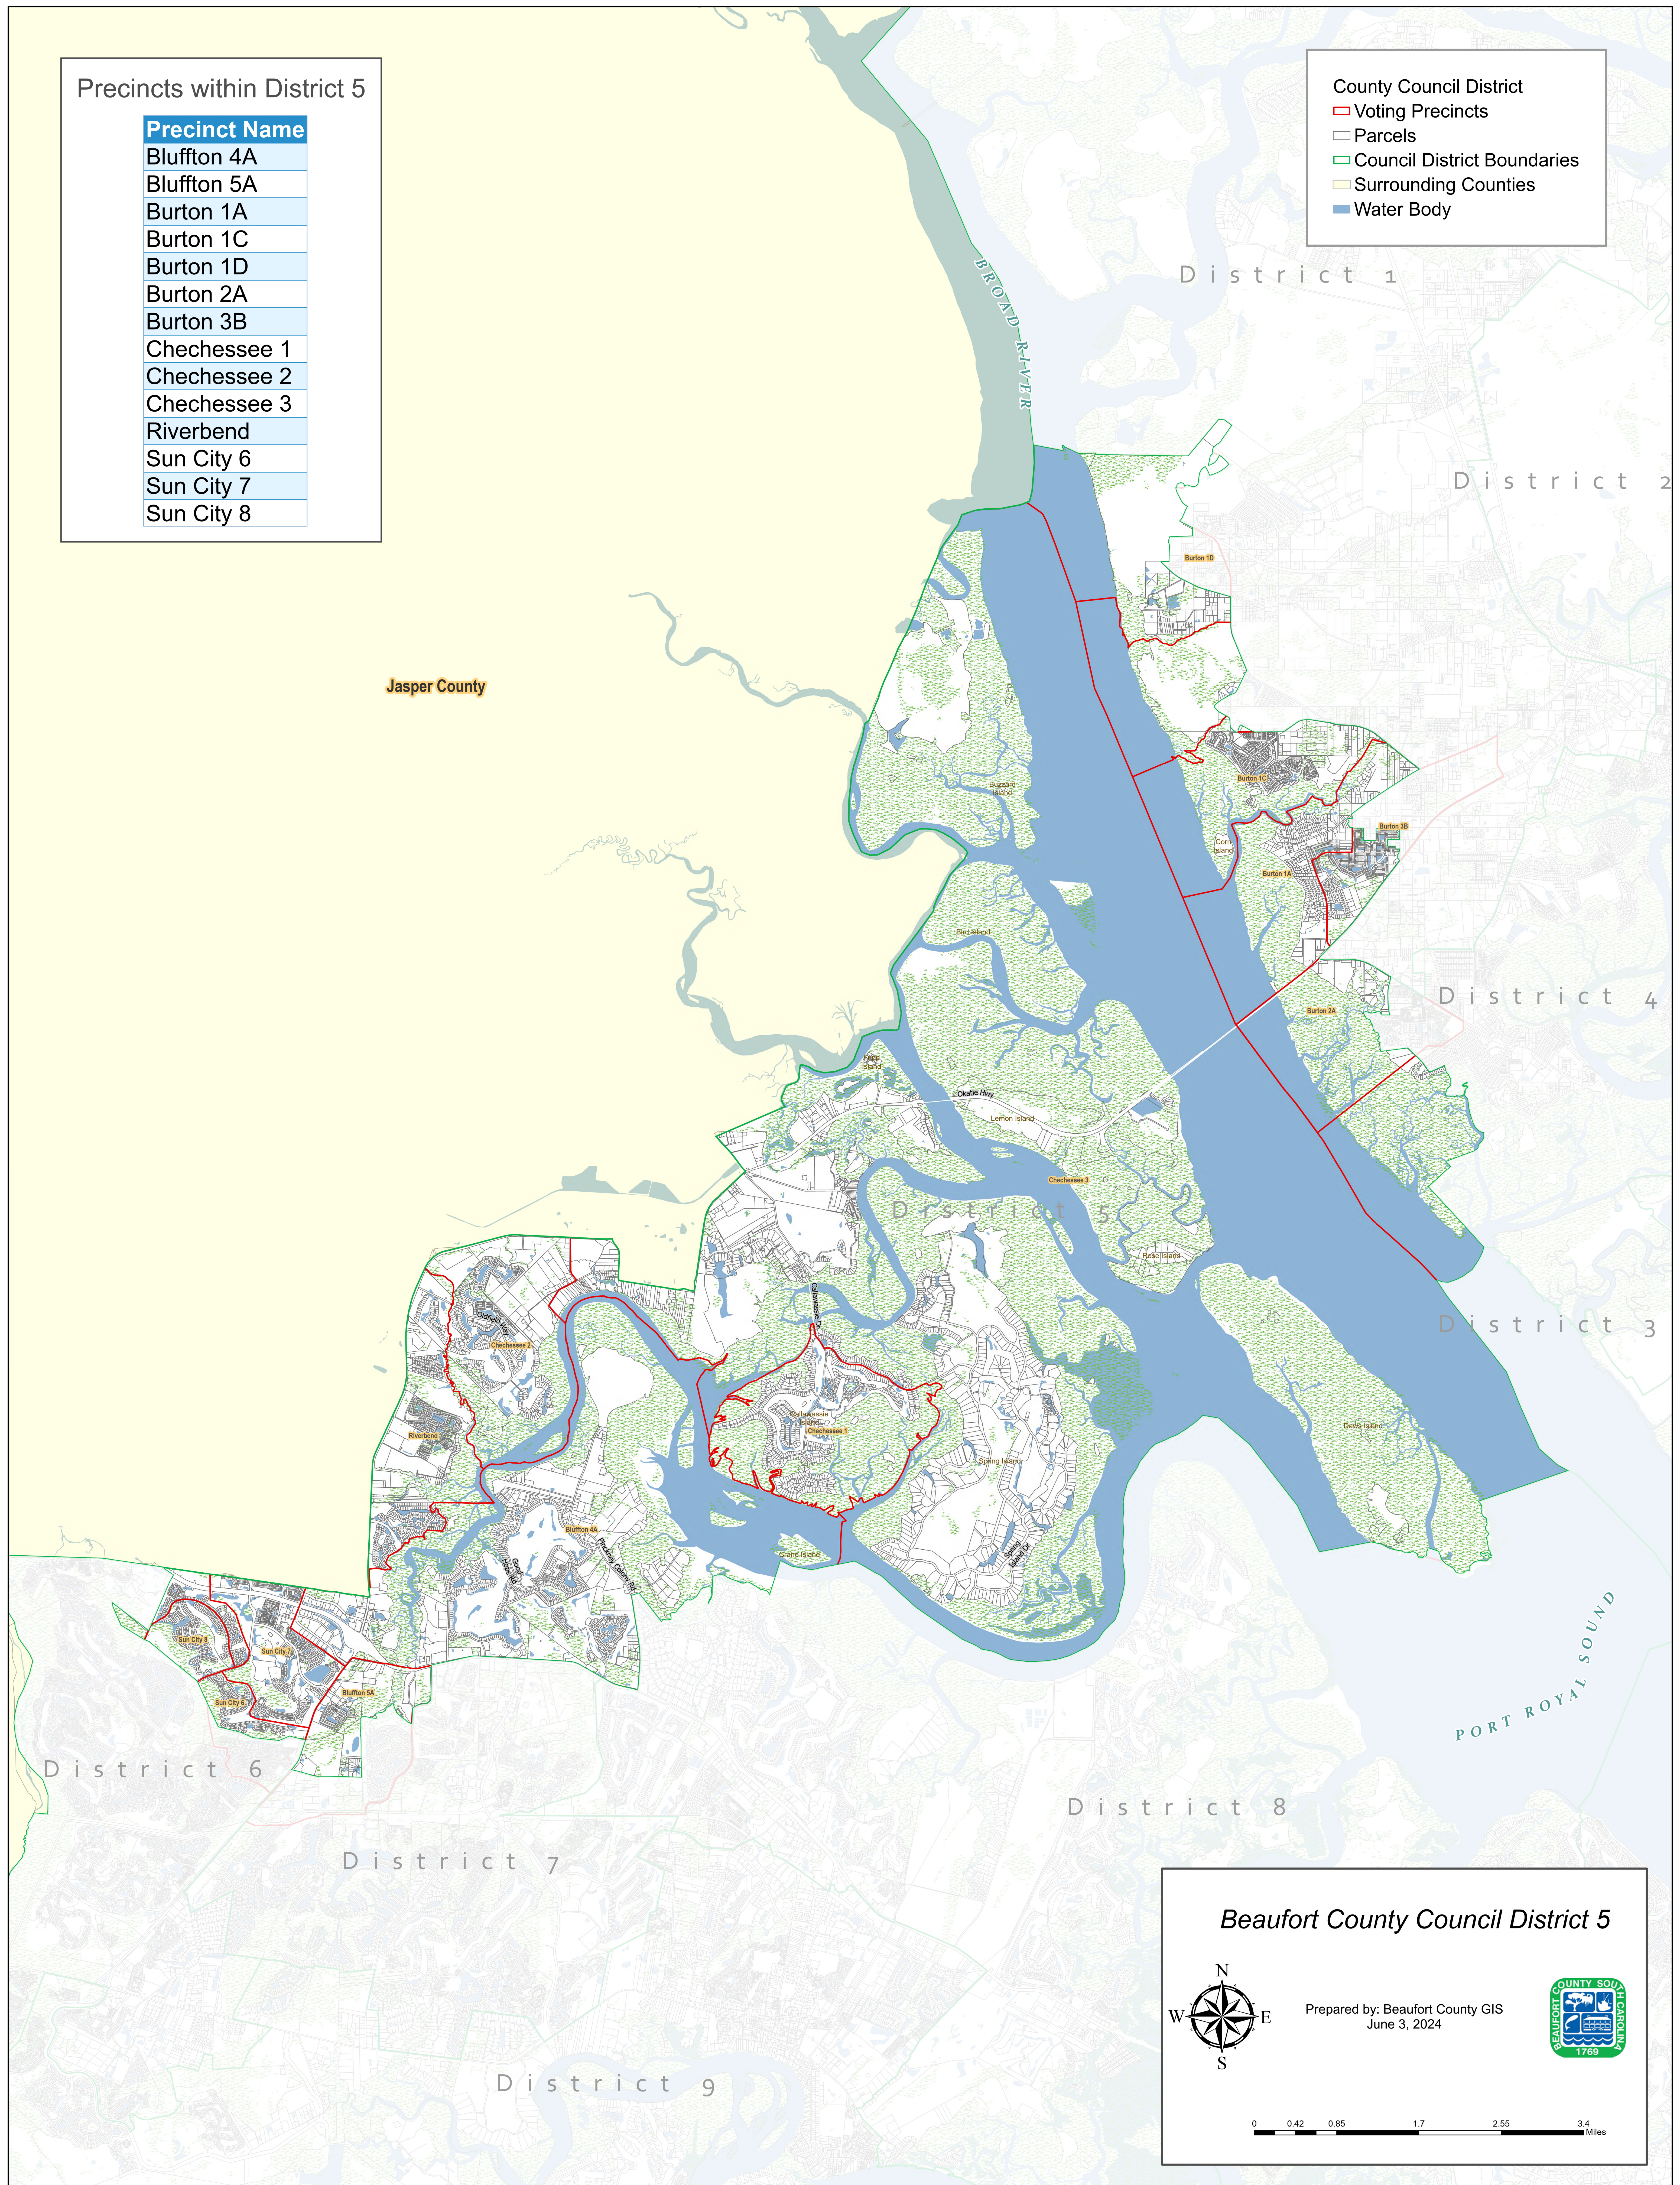

Precincts within District 5

Precinct Name

- Bluffton 4A
- Bluffton 5A
- Burton 1A
- Burton 1C
- Burton 1D
- Burton 2A
- Burton 3B
- Chechessee 1
- Chechessee 2
- Chechessee 3
- Riverbend
- Sun City 6
- Sun City 7
- Sun City 8

County Council District
 Voting Precincts
 Parcels
 Council District Boundaries
 Surrounding Counties
 Water Body

Jasper County

Beaufort County Council District 5

Prepared by: Beaufort County GIS
 June 3, 2024