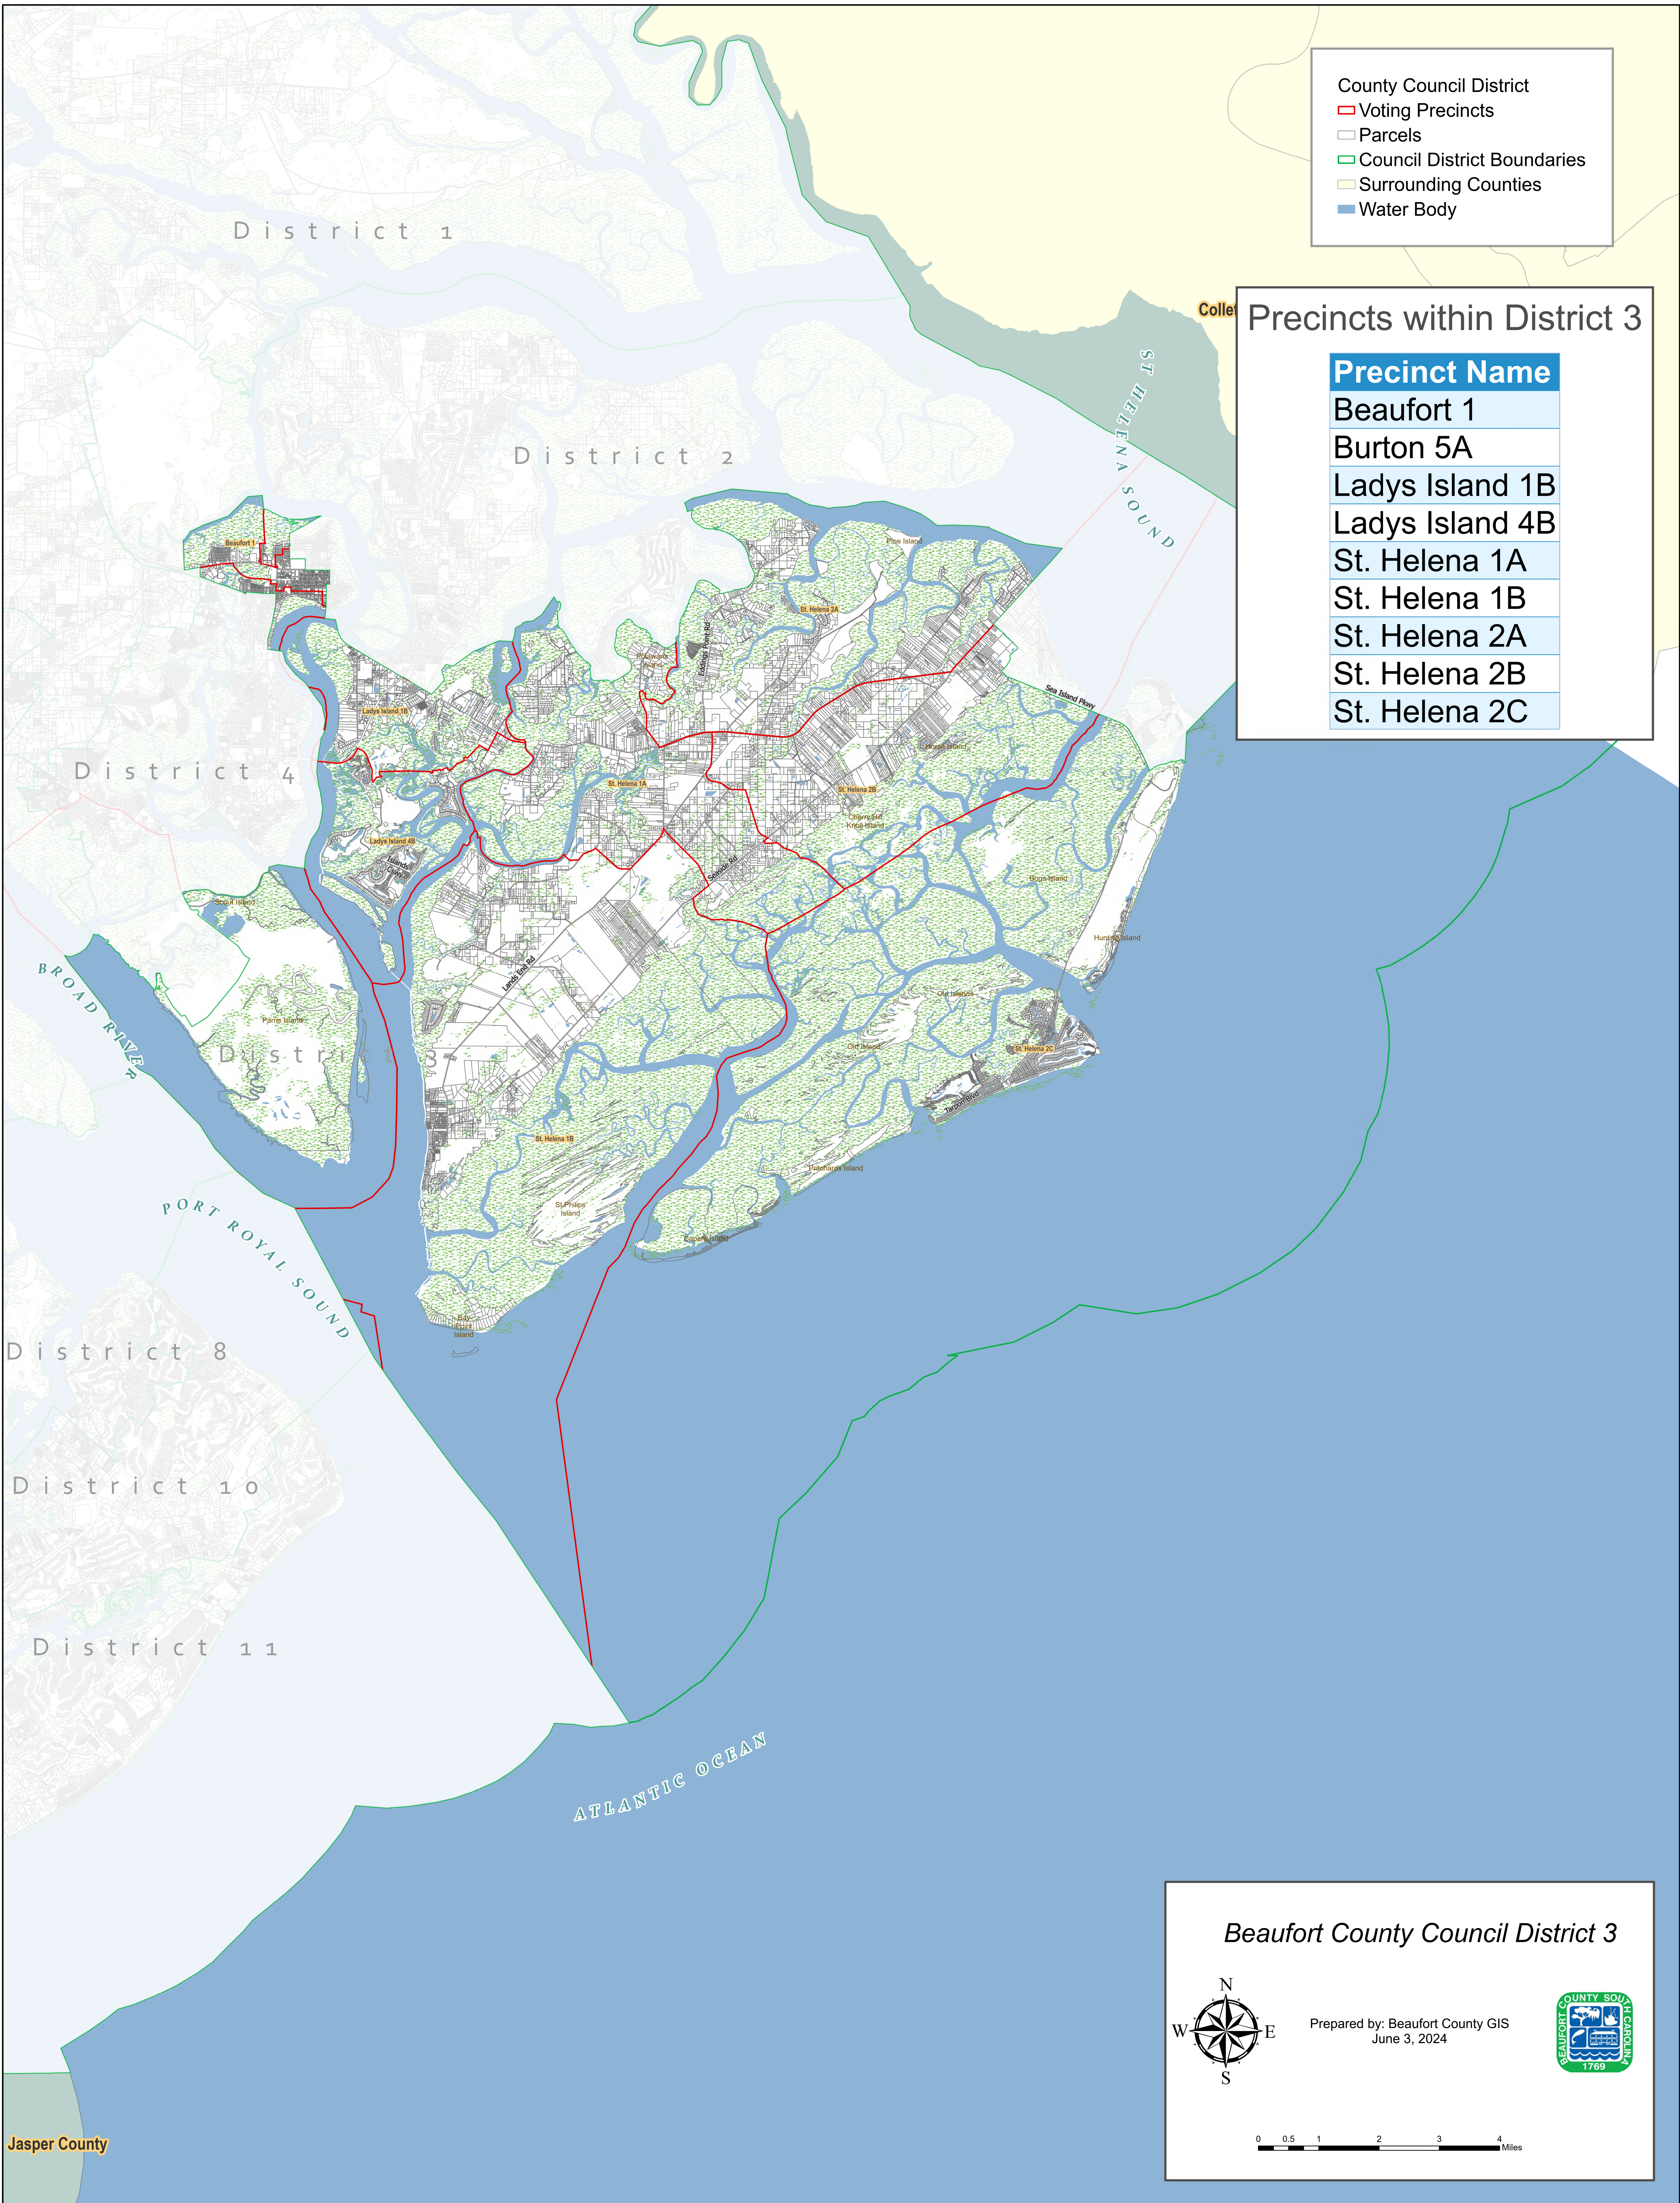

- County Council District
- ▭ Voting Precincts
- ▭ Parcels
- ▭ Council District Boundaries
- ▭ Surrounding Counties
- ▭ Water Body

**Precincts within District 3**

**Precinct Name**

- Beaufort 1
- Burton 5A
- Ladys Island 1B
- Ladys Island 4B
- St. Helena 1A
- St. Helena 1B
- St. Helena 2A
- St. Helena 2B
- St. Helena 2C

**Beaufort County Council District 3**

Prepared by: Beaufort County GIS  
June 3, 2024

Jasper County