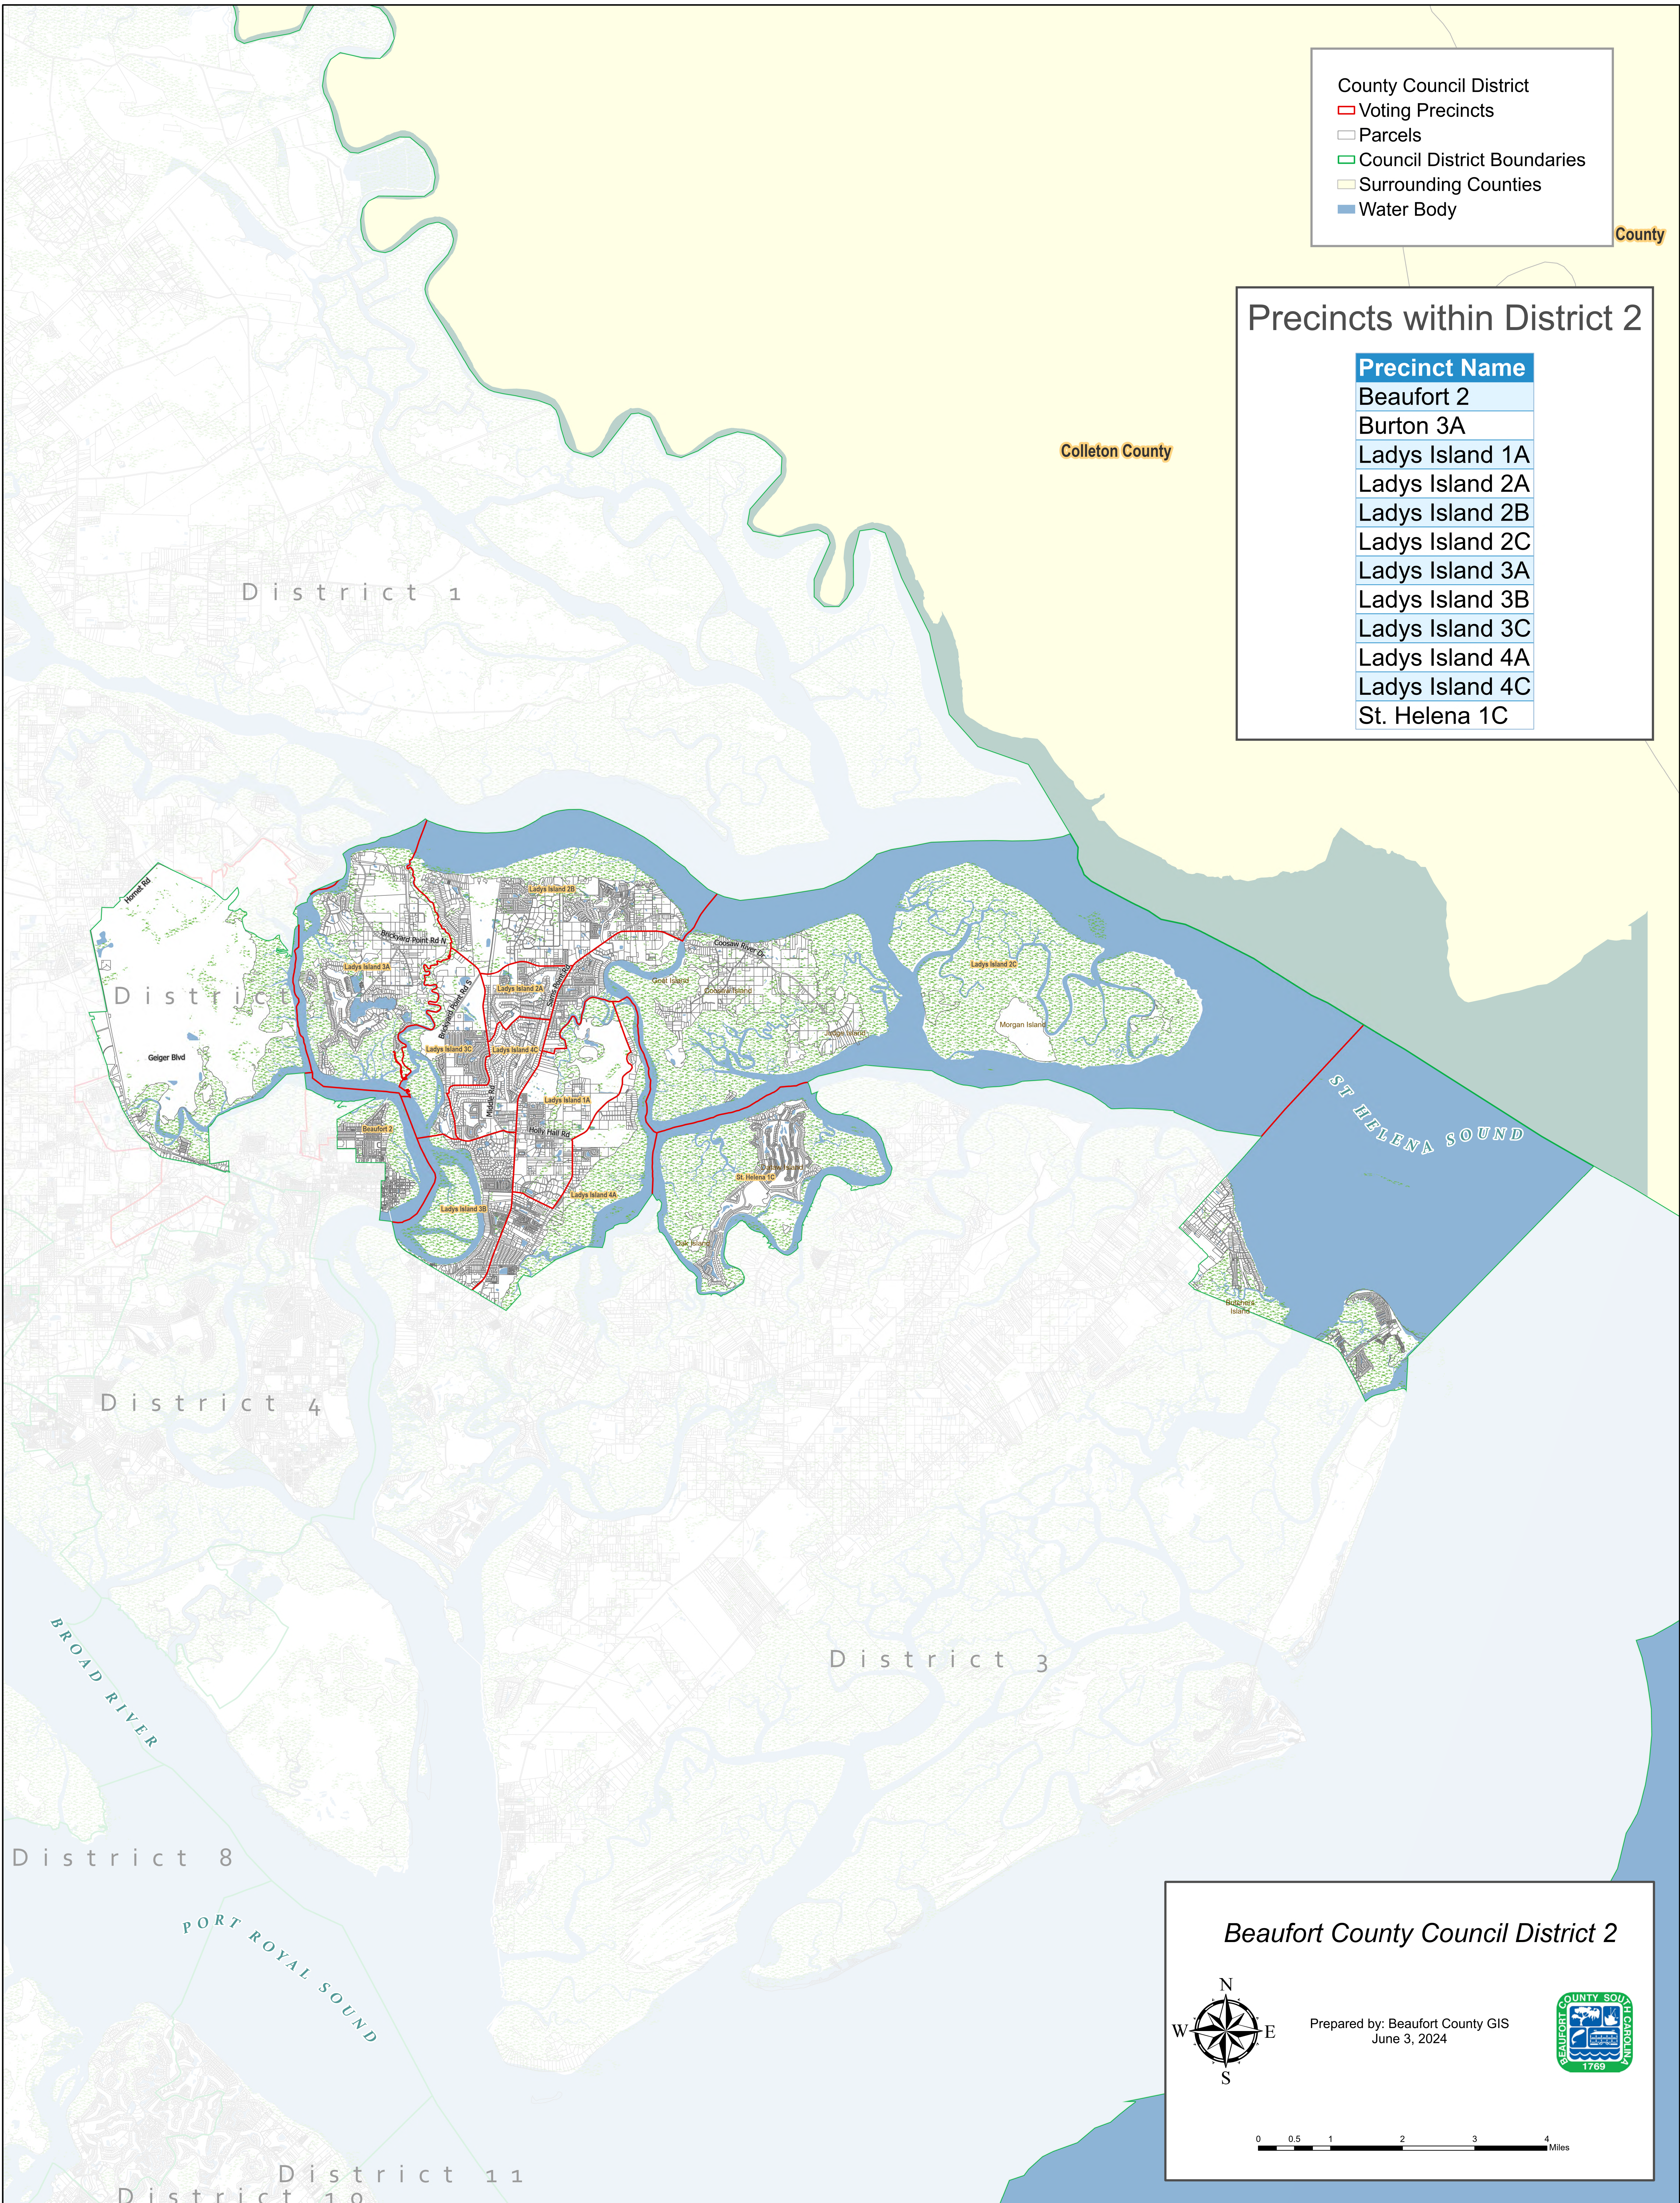

County Council District  
 Voting Precincts  
 Parcels  
 Council District Boundaries  
 Surrounding Counties  
 Water Body

County

### Precincts within District 2

Precinct Name
Beaufort 2
Burton 3A
Ladys Island 1A
Ladys Island 2A
Ladys Island 2B
Ladys Island 2C
Ladys Island 3A
Ladys Island 3B
Ladys Island 3C
Ladys Island 4A
Ladys Island 4C
St. Helena 1C

District 10

ST HELENA SOUND

BROAD RIVER

Beaufort County Council District 2

Prepared by: Beaufort County GIS  
 June 3, 2024