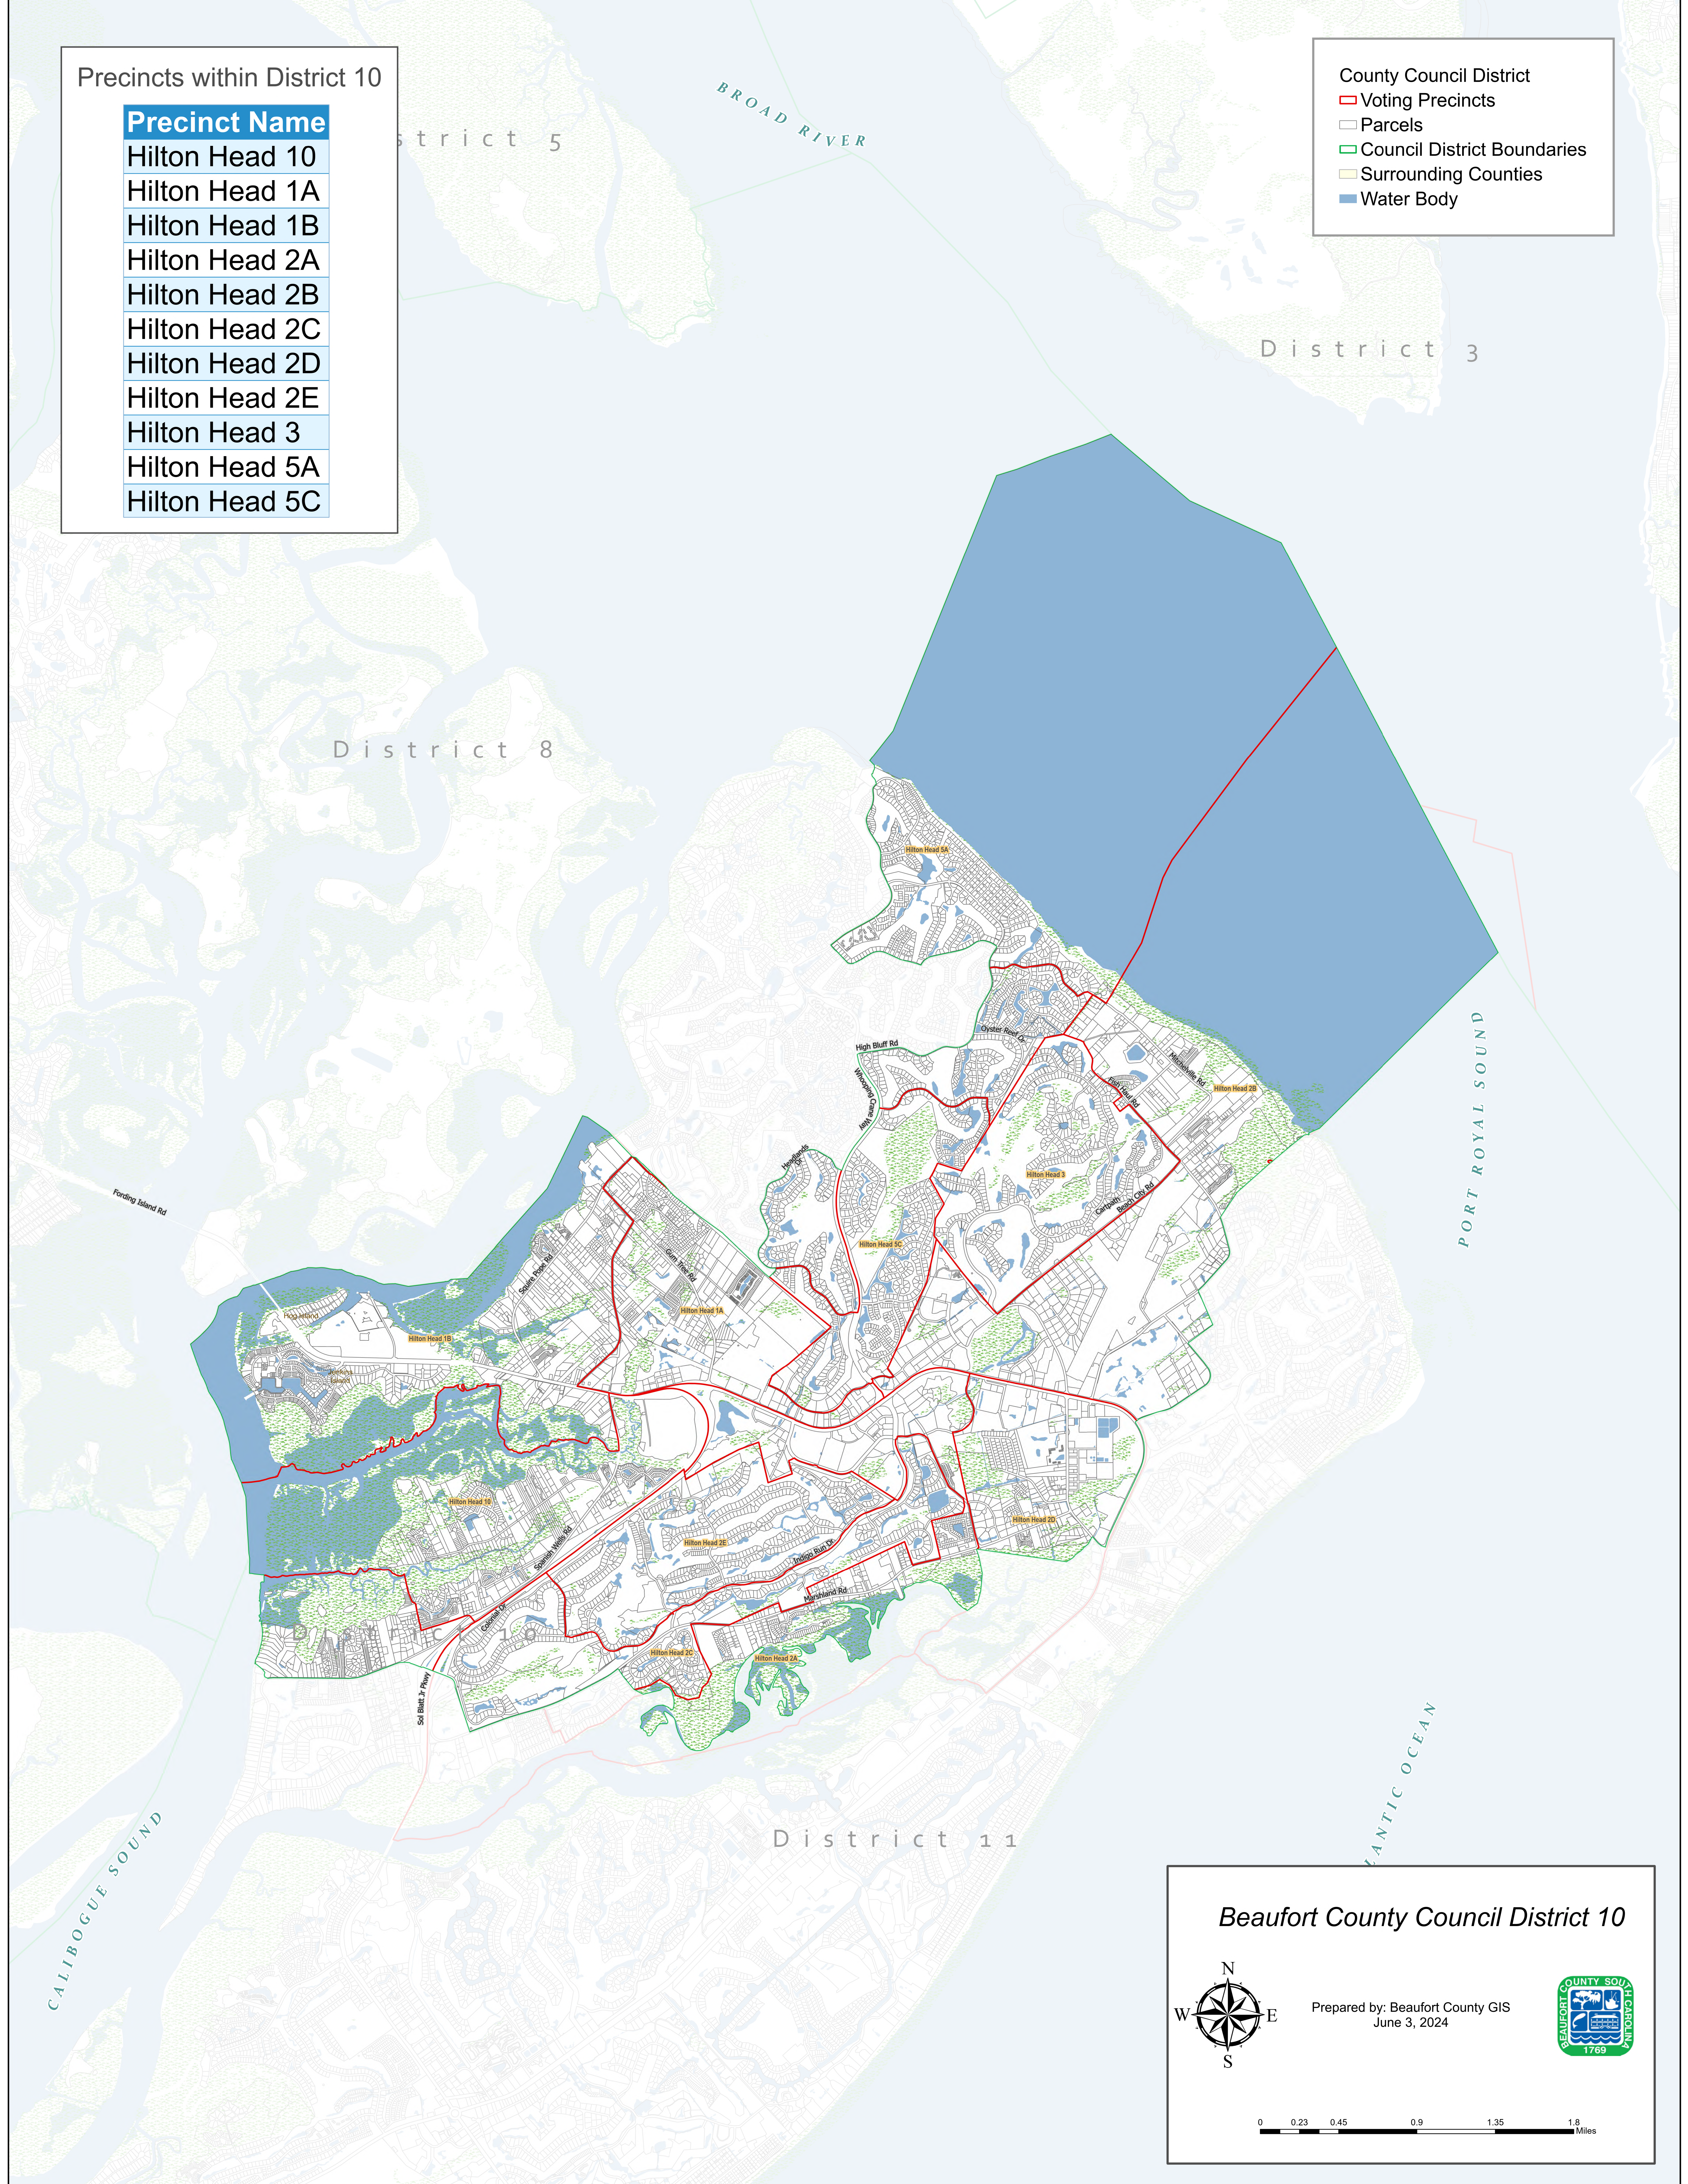

Precincts within District 10

Precinct Name

- Hilton Head 10
- Hilton Head 1A
- Hilton Head 1B
- Hilton Head 2A
- Hilton Head 2B
- Hilton Head 2C
- Hilton Head 2D
- Hilton Head 2E
- Hilton Head 3
- Hilton Head 5A
- Hilton Head 5C

County Council District
Voting Precincts
Parcels
Council District Boundaries
Surrounding Counties
Water Body

Beaufort County Council District 10

Prepared by: Beaufort County GIS
June 3, 2024