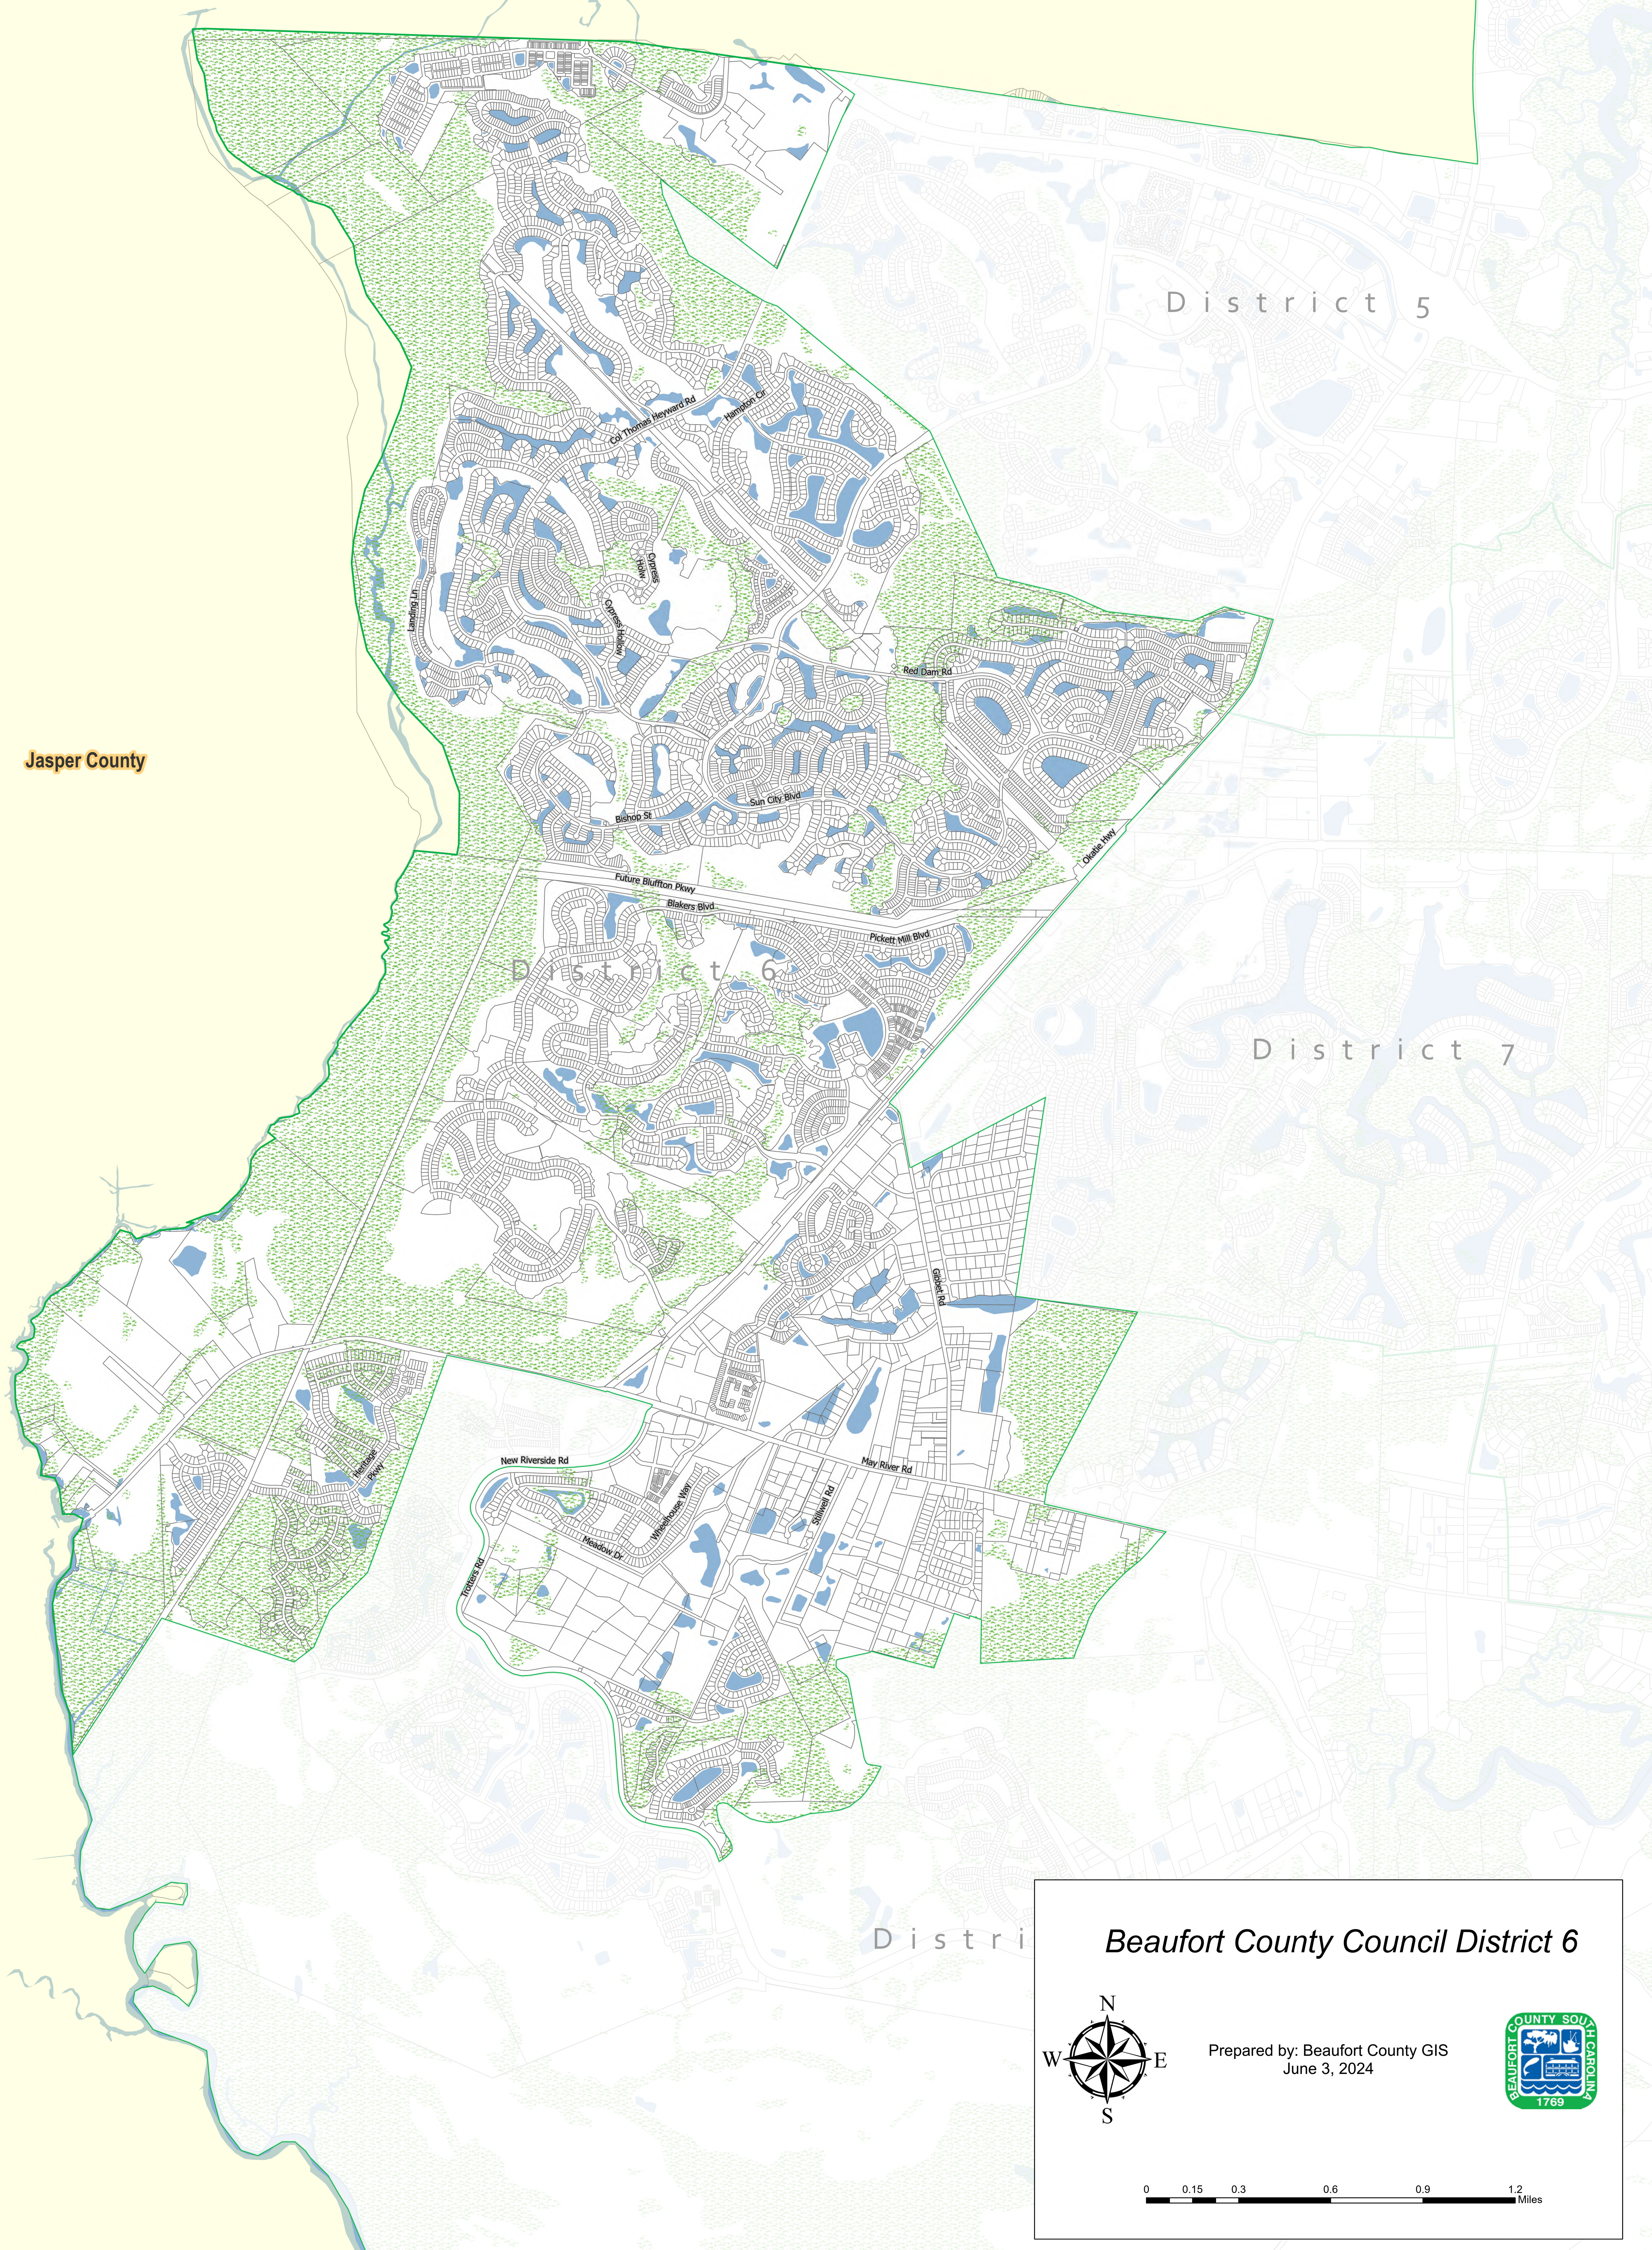

### District 6 Population Information

Total Population	17,031	Total Population	100%
Black	1,246	Black	7.32%
Hispanic	1,568	Hispanic	9.21%
White	13,545	White	79.53%
All Other Groups	672	All Other Groups	3.95%

Source: US Bureau of the Census 2020

### Beaufort County Council District 6

Prepared by: Beaufort County GIS  
June 3, 2024