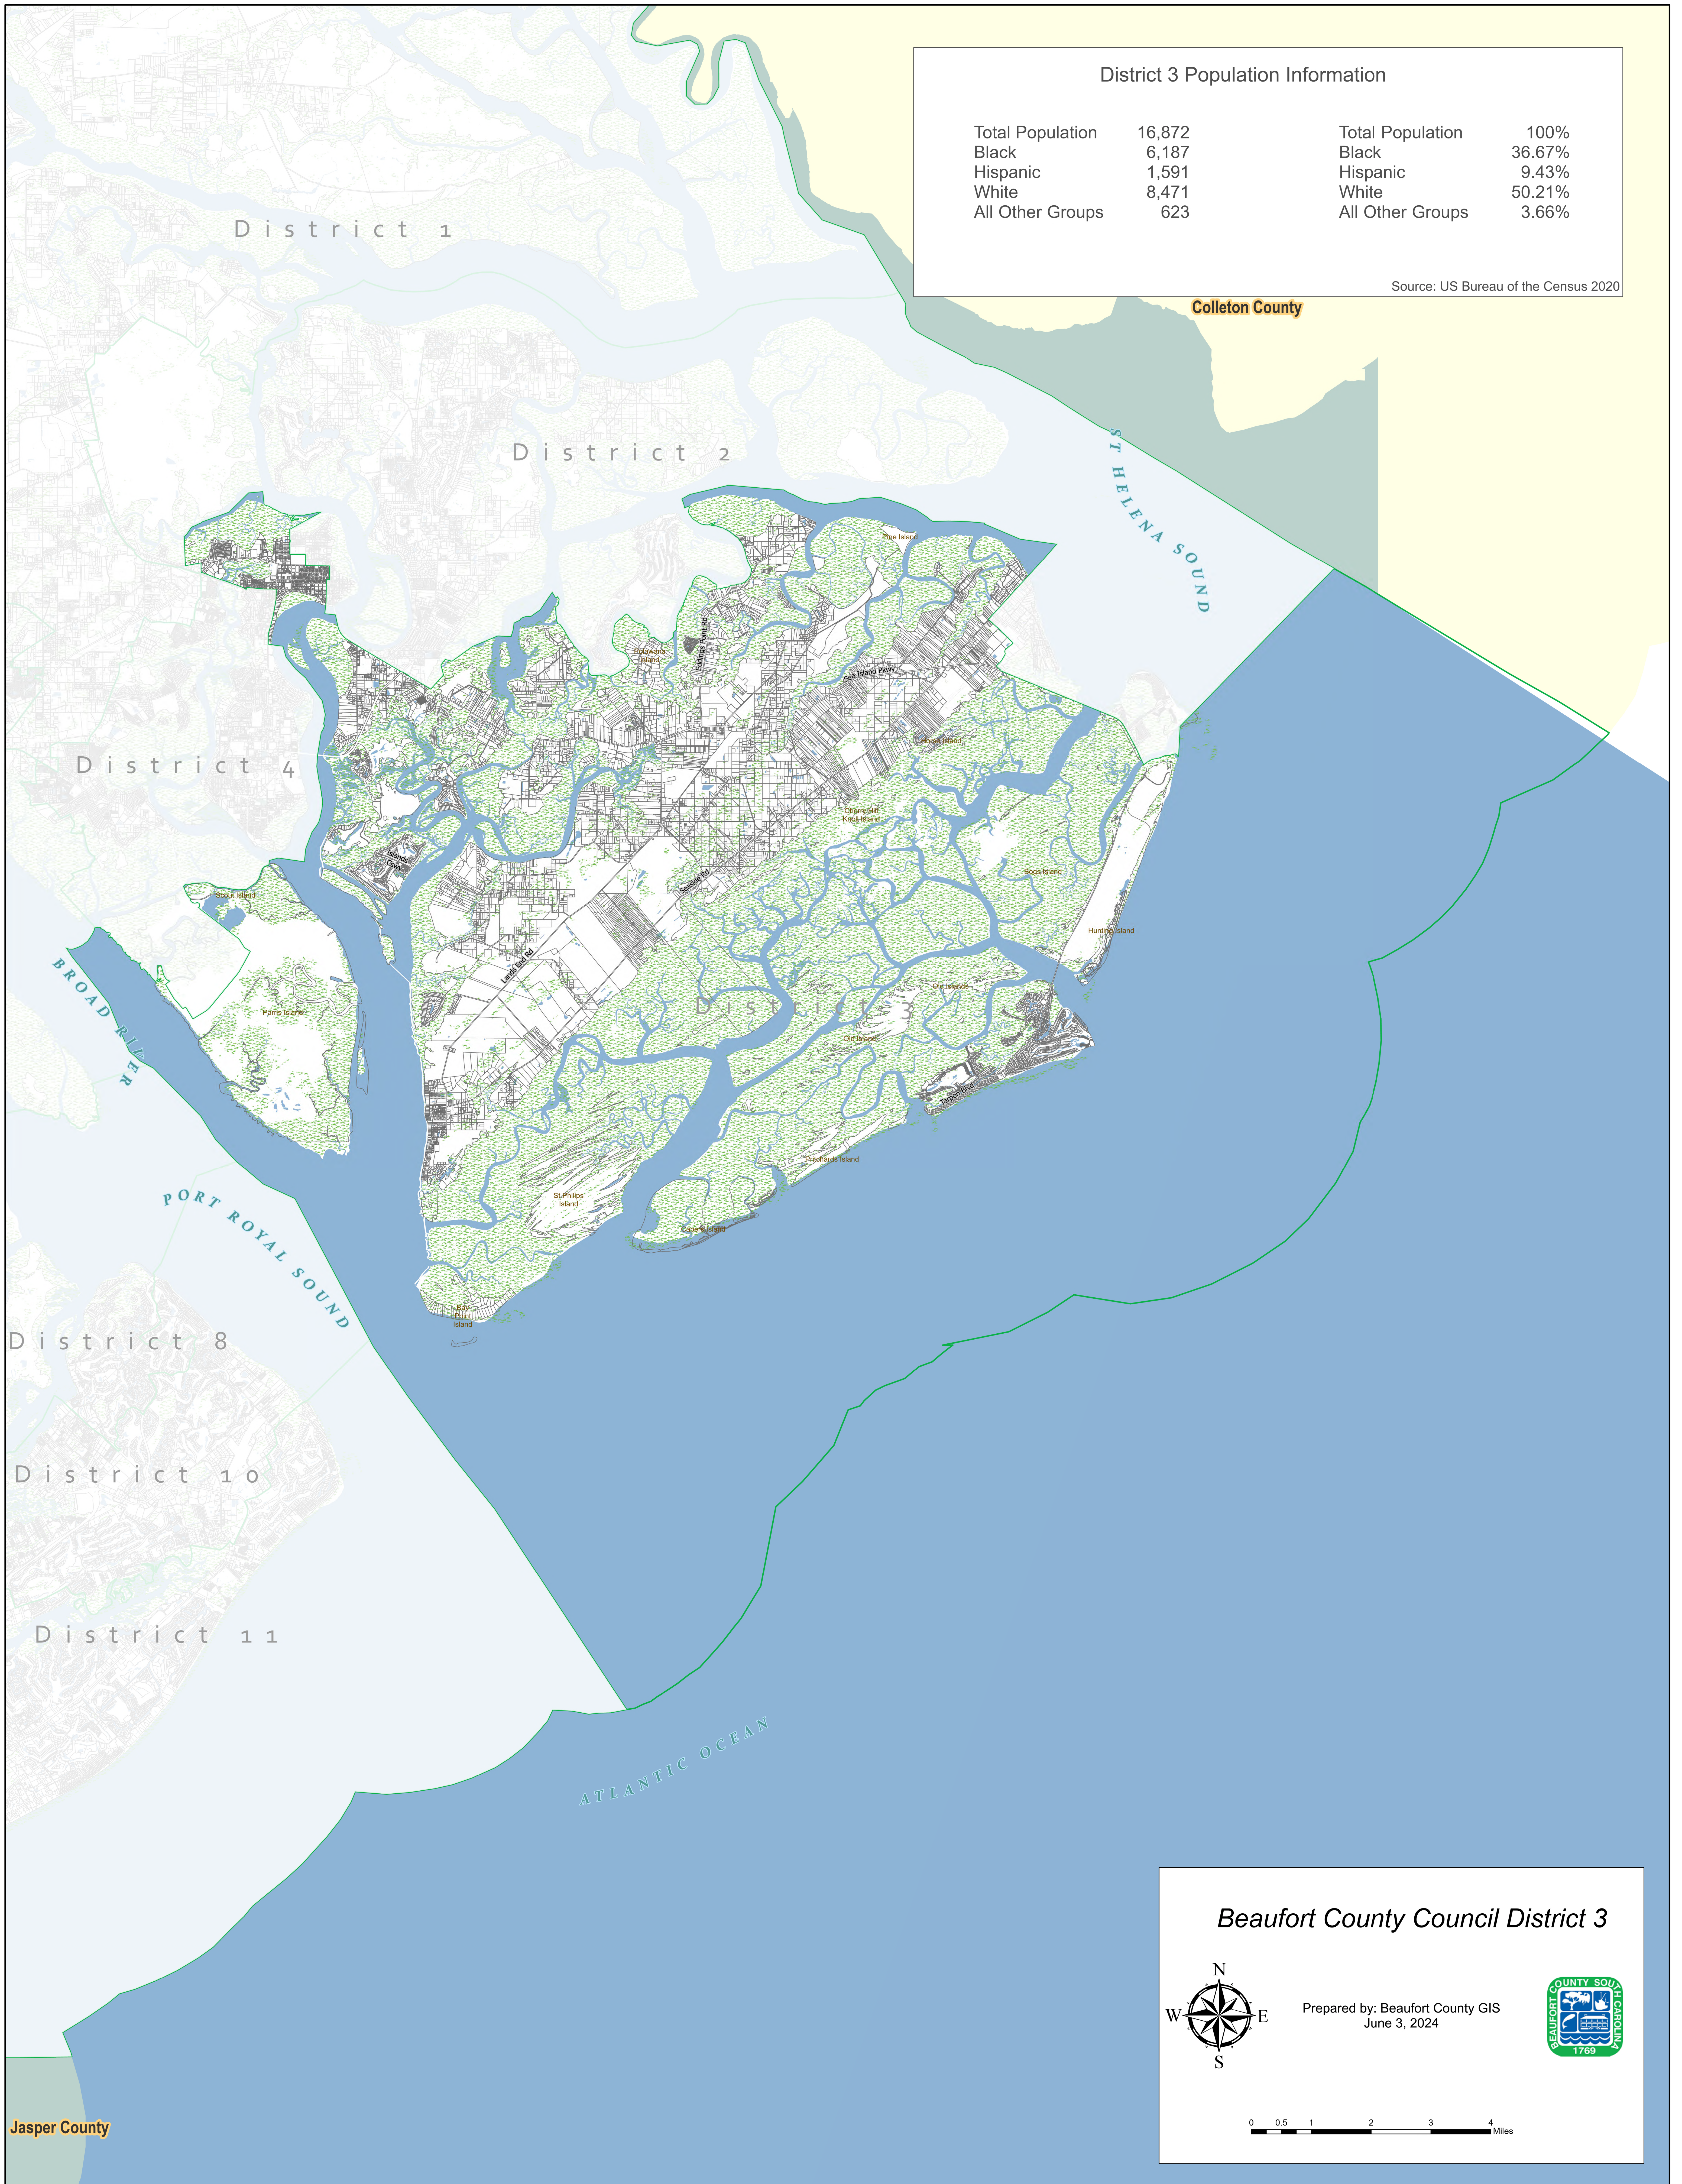

District 3 Population Information

Total Population	16,872	Total Population	100%
Black	6,187	Black	36.67%
Hispanic	1,591	Hispanic	9.43%
White	8,471	White	50.21%
All Other Groups	623	All Other Groups	3.66%

Source: US Bureau of the Census 2020

Beaufort County Council District 3

Prepared by: Beaufort County GIS
June 3, 2024

Jasper County