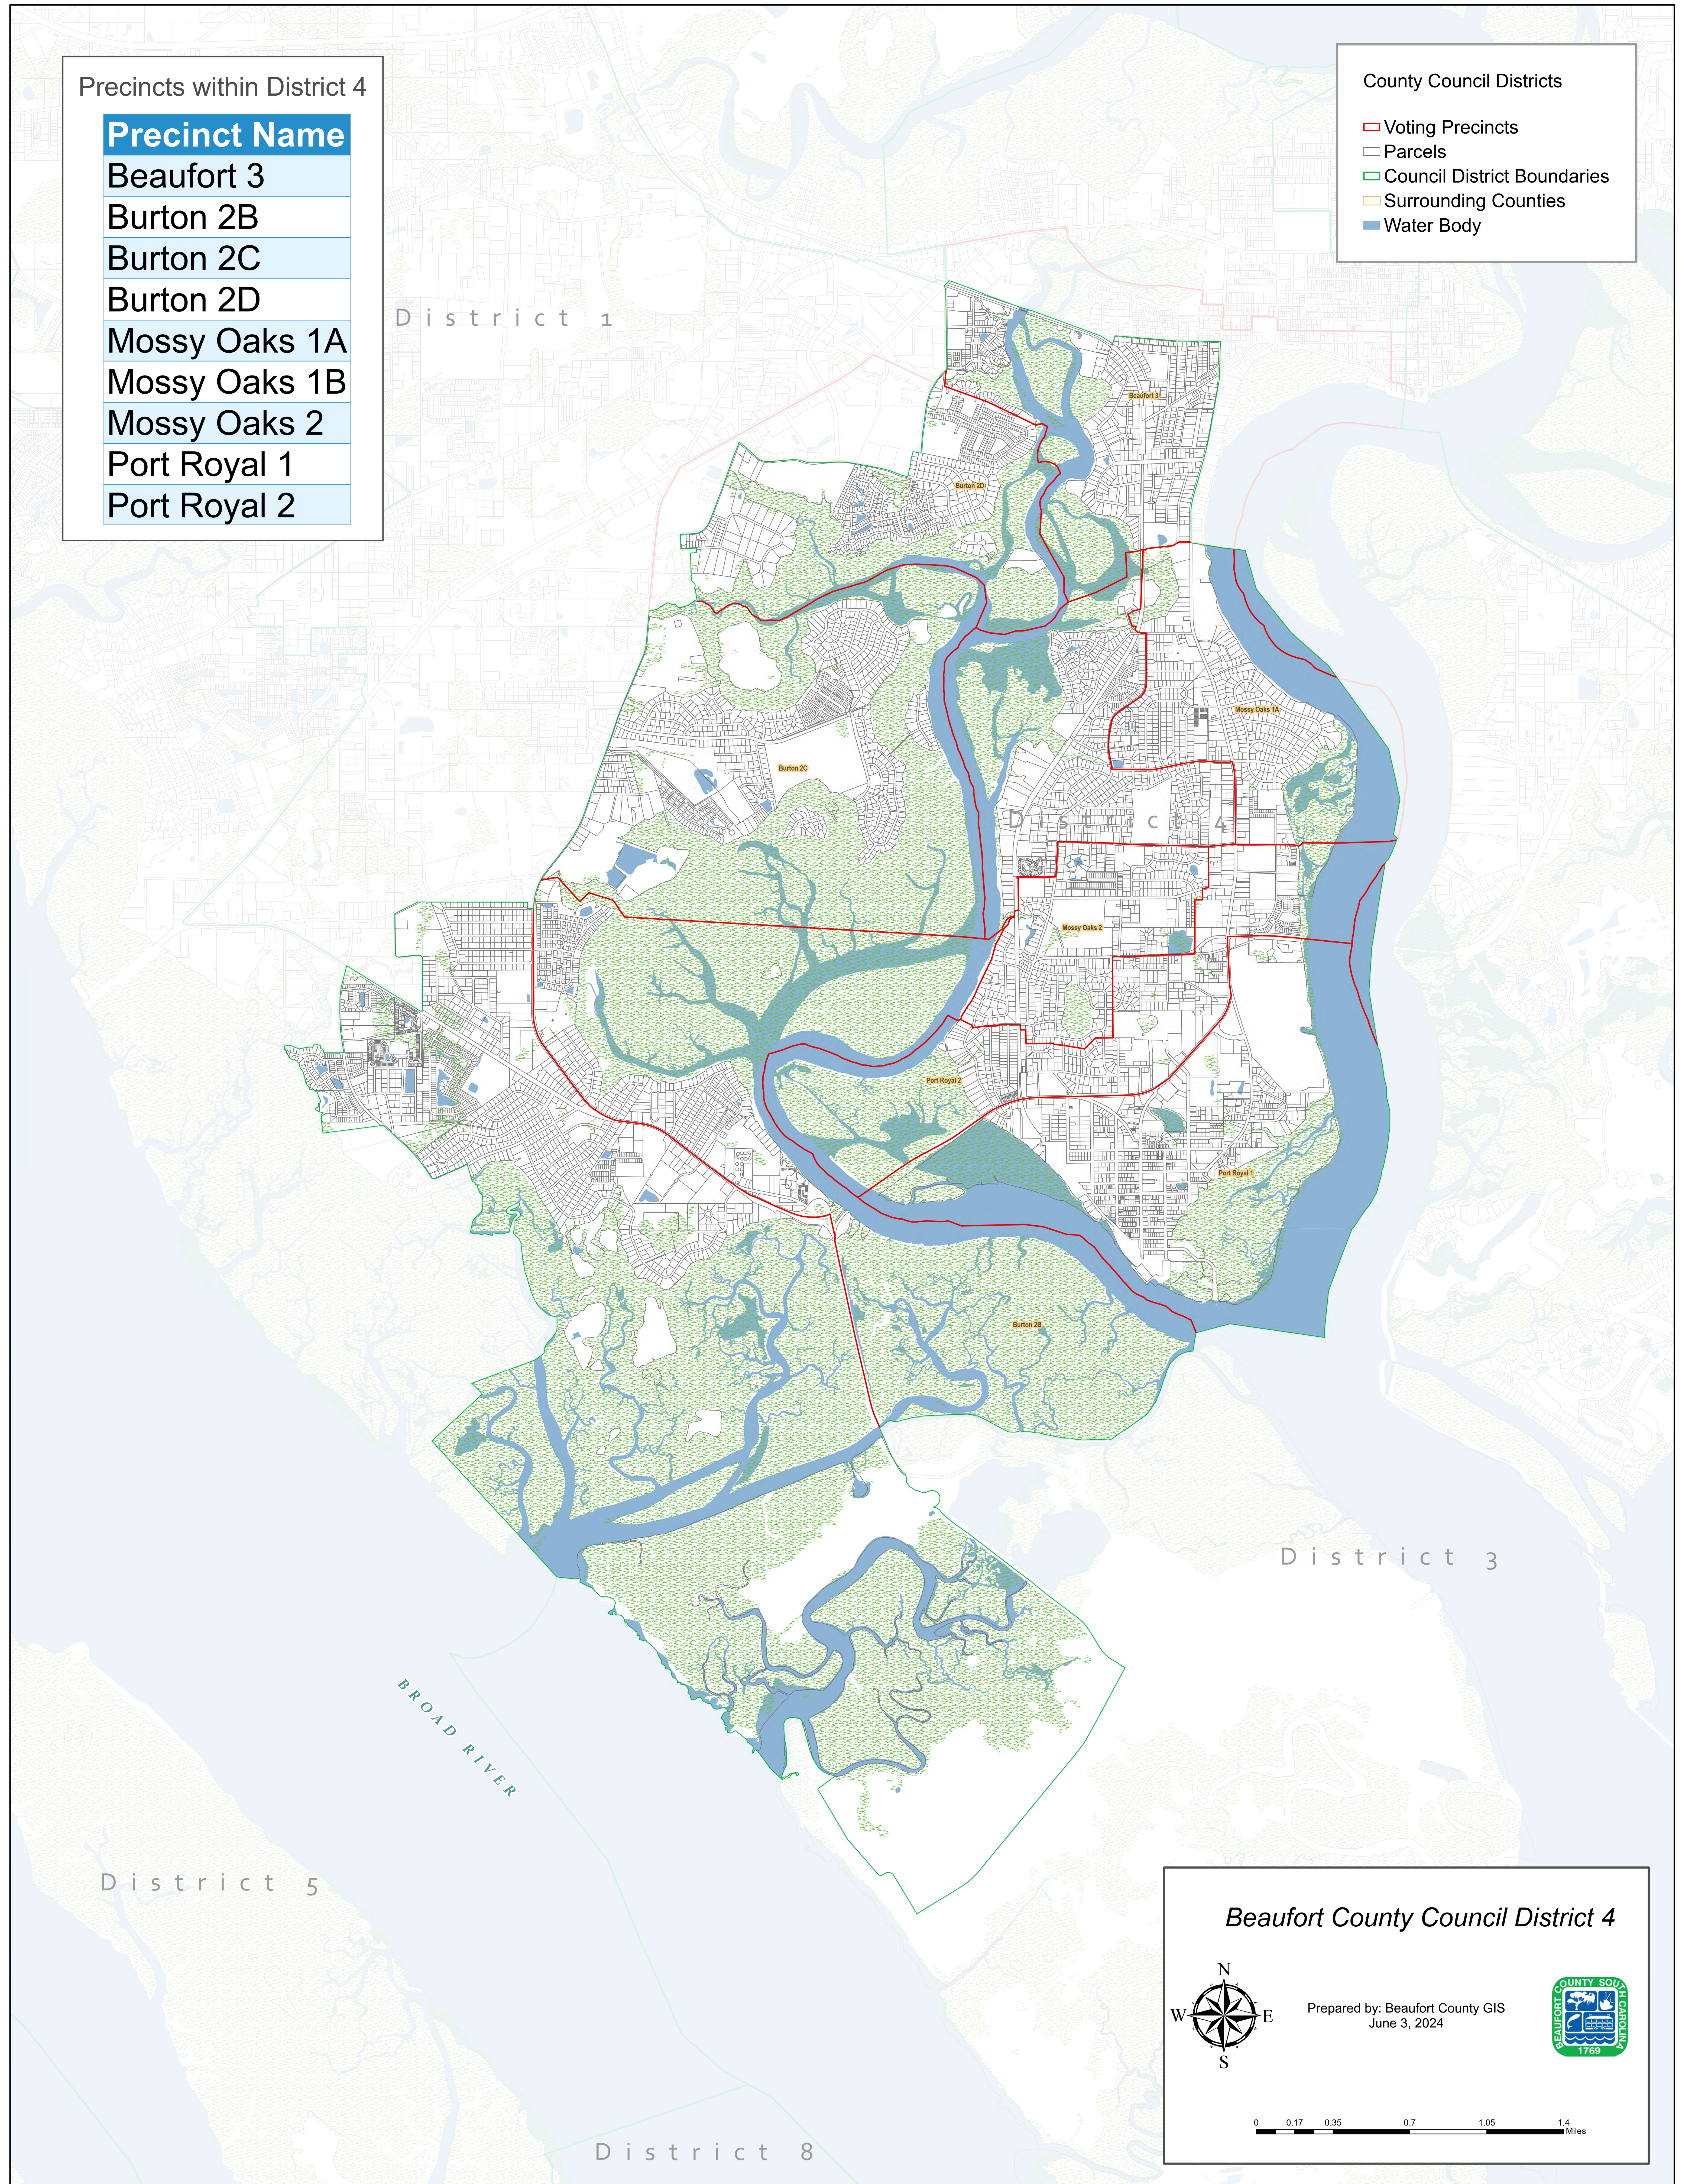

Precincts within District 4

Precinct Name

- Beaufort 3
- Burton 2B
- Burton 2C
- Burton 2D
- Mossy Oaks 1A
- Mossy Oaks 1B
- Mossy Oaks 2
- Port Royal 1
- Port Royal 2

County Council Districts

- Voting Precincts
- Parcels
- Council District Boundaries
- Surrounding Counties
- Water Body

Beaufort County Council District 4

Prepared by: Beaufort County GIS
June 3, 2024

0 0.17 0.35 0.7 1.05 1.4 Miles